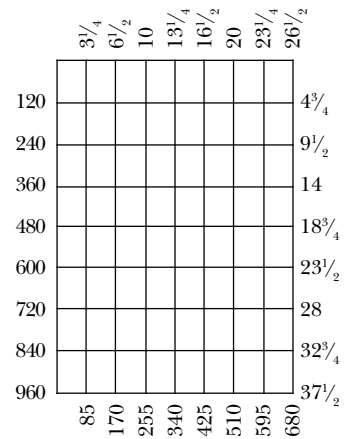

First measure the size of your glass and decide which designs and extension sheets you will need. To help you determine this is a Calculation Grid to the right, with accumulative measurements in inches and millimetres to the same scale as the designs shown in the colour brochure. (Designs 34 and 35 are half the height of the standard grid). These figures are a close approximation and allowances should be made for trimming. Also enter any design you want **FROSTED** in the special column.

Please order only from the designs shown on pages 3 through 9, 10b & 10c in our brochure. Photographs of roomsets in the brochure with the designation 'Fig.' are there to help you with suggestions and ideas only. Also your "Peels" order will come with fully illustrated instructions.