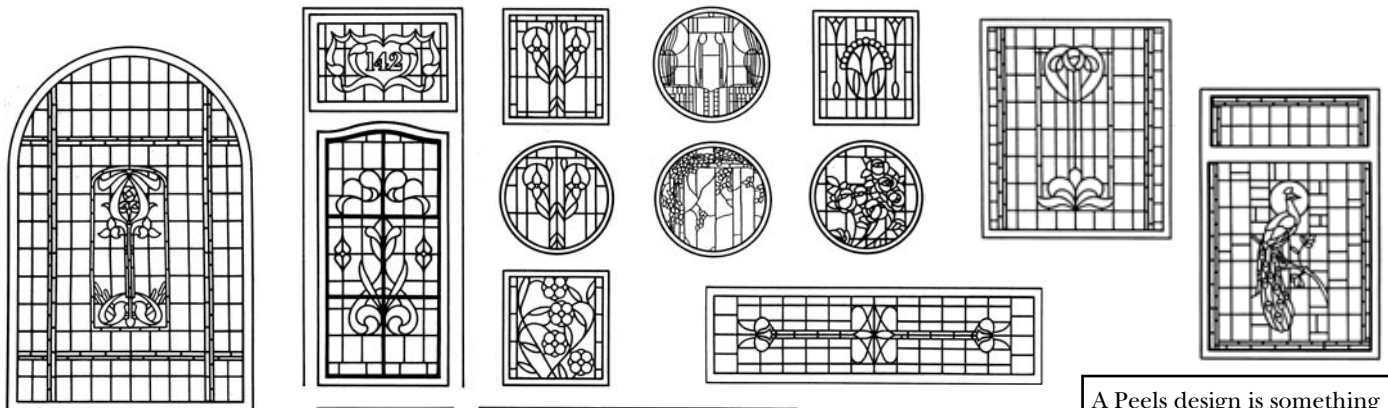

Points to consider before you make your order

First measure the size of your glass and decide which designs and extension sheets you will need. To help you determine this is a Calculation Grid to the right, with accumulative measurements in inches and millimetres to the same scale as the designs shown in the colour brochure. (Designs 34 and 35 are half the height of the standard grid). These figures are a close approximation and allowances should be made for trimming. Also enter any design you want **FROSTED** in the special column.

Please order only from the designs shown on pages 3 through 9, 10b & 10c in our brochure. Photographs of roomsets in the brochure with the designation 'Fig.' are there to help you with suggestions and ideas only. Also your "Peels" order will come with fully illustrated instructions.

You will appreciate the versatility of our designs

We have based our stained glass designs on a standard grid system which allows you to add extension sheets or a complementary design easily. There are no rules though, and you will see that we have sometimes avoided joining at the 'lead' lines but have offset the grid to create a border effect and gain more interest. Leaving a gap between some etched designs can be an effective join! Perhaps your glass is smaller than our sheets? It does not matter how much of the grid surrounding the design you cut away as the design will always look right. "But I have an even smaller piece of glass!" Several of the designs will allow you to cut them quite small to fit your shape and size. Large, small, long or thin, the sketches shown here will help you appreciate the versatility of Peels.

Colour option
 Colour option
 Colour option
 Colour option
 Vertical 1/2 sheet
 Horizontal 1/2 sheet
Qty. FROSTED?

The sizes for our Stained Glass and
 Period etched designs are
 37 1/2" x 26 1/2" / 960mm x 680mm
 Please see the Calculation Grid on
 the other side of the Order form.